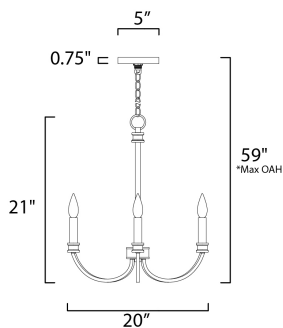

FINISHES OPTION

-  Black / Antique Brass (BKAB)
-  Weathered White/Gold Leaf (WWTGL)

MATERIAL

Steel

RATINGS

cULus
Dry Location

ADDITIONAL

RATED LIFE 2500 Hours
OPERATING TEMPERATURE:
-20°C (-4°F), 40°C (104°F)

MEASUREMENTS

- DIMENSION : 20" W x 21" H
- MAX OAH : 59" OAH
- CANOPY : 5" W x 0.75" H x 5" L
- HANGING WEIGHT : 3.15 lb

LAMPING

- INPUT VOLTAGE : 120V
- BULB : 3 x 60W Incandescent E12 Candelabra , 180W Total
- BULB INCLUDED : (Not Included)
- DIMMABLE : Yes